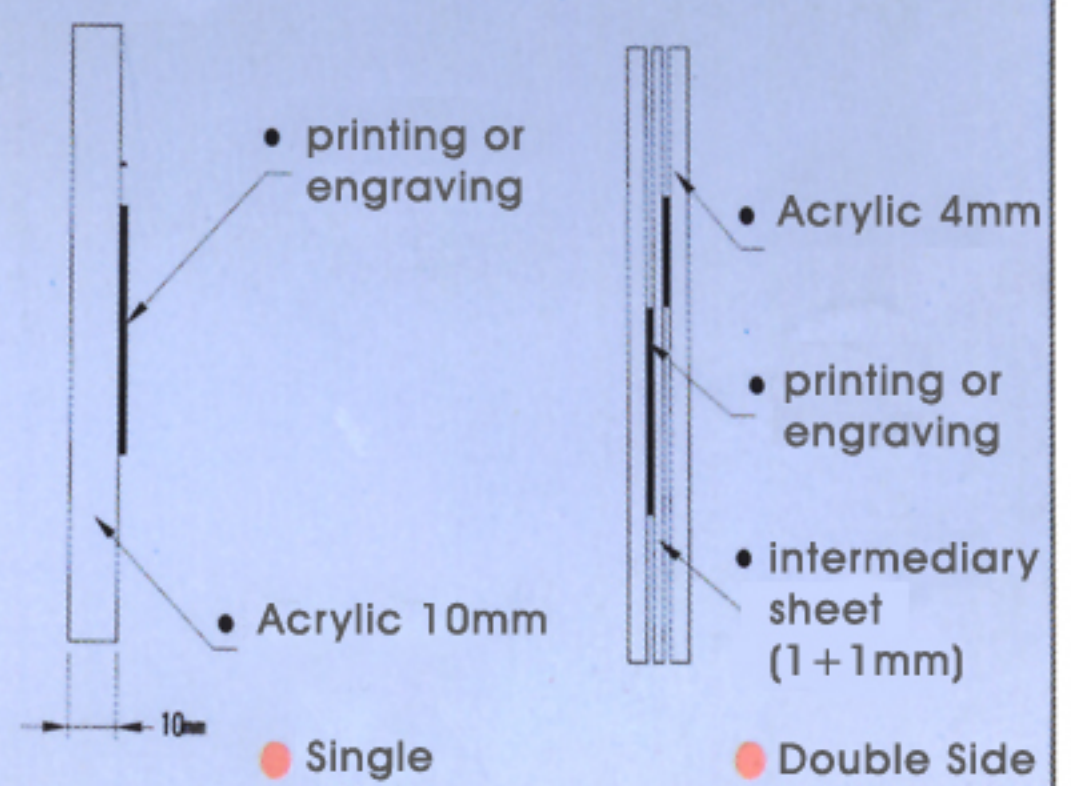

Desktop

Hanging

Wall-mounted

Ceil-mounted

EX100

Edge - mounted lightbox

Profile specs

Inside lighting instruc

Acrylic specs

- Profile: Aluminum (Anodising or Coating)
- Caps: Black (ABS plastic)
- Acrylic: 10mm
- Volt: 110V or 220V
- Others: Acrylic printing & engraving (extra charge)

Item NO.	Specification H × W × D	Volt/ lighting bulb	Item NO.	Specification H × W × D	Volt/ lighting bulb
SLS-04	16 × 20 × 6.3	FL-4 W	SLS-15	26 × 49 × 6.3	FL-15W
SLS-06	18 × 26 × 6.3	FL-6 W	SLS-20	28 × 64 × 6.3	FL-20W
SLS-08	21 × 34 × 6.3	FL-8 W	SLS-32	32 × 89 × 6.3	FL-32W
SLS-10	23 × 38 × 6.3	FL-10W	SLS-40	32 × 126 × 6.3	FL-40W