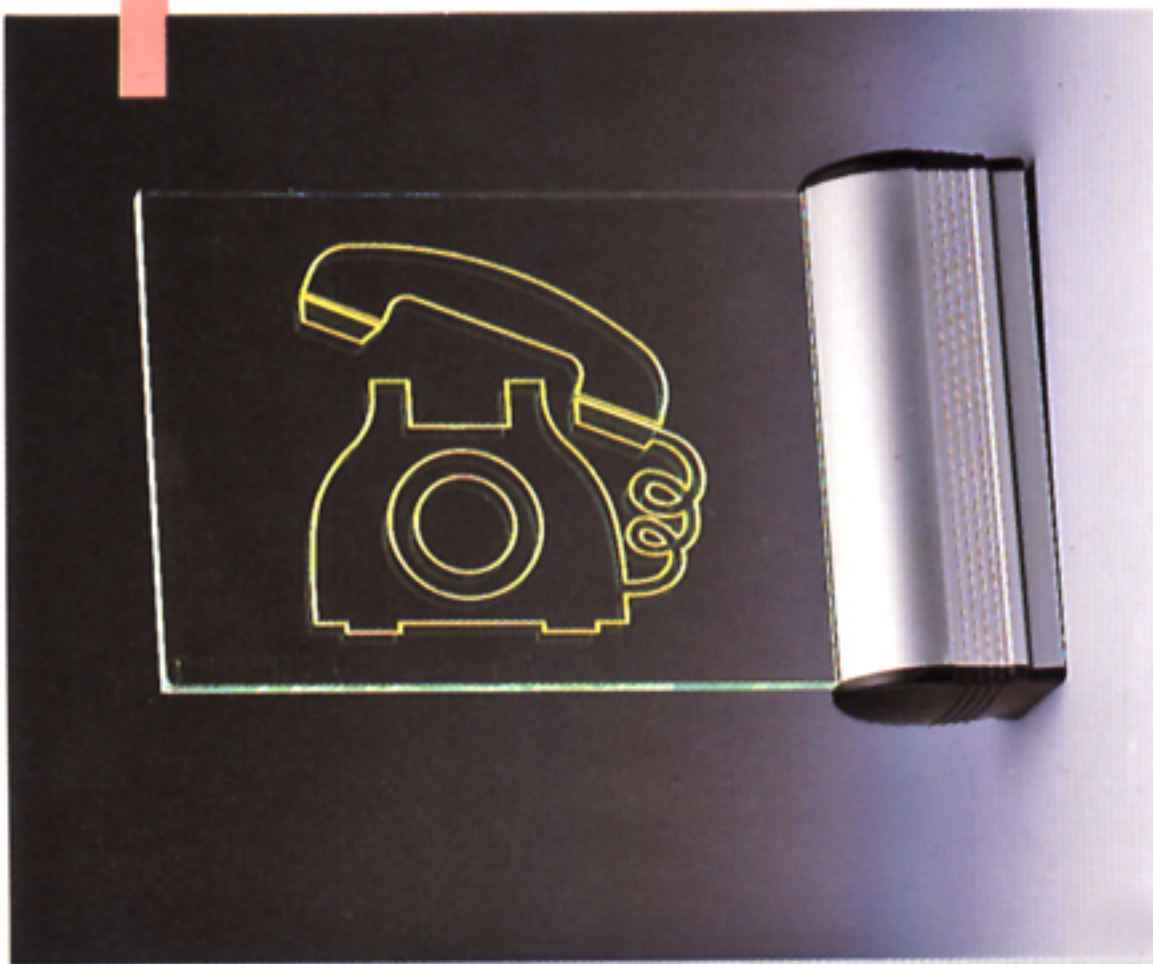

Desktop

Hanging

Wall-mounted

Ceil-mounted

EX100

Edge - mounted lightbox

Profile specs

Inside lighting instruc

Acrylic specs

- Profile: Aluminum (Anodising or Coating)
- Caps: Black (ABS plastic)
- Acrylic: 10mm
- Volt: 110V or 220V
- Others: Acrylic printing & engraving (extra charge)

Item NO.	Specification H × W × D	Volt/ lighting bulb	Item NO.	Specification H × W × D	Volt/ lighting bulb
SLS-04	16 × 20 × 6.3	FL-4 W	SLS-15	26 × 49 × 6.3	FL-15W
SLS-06	18 × 26 × 6.3	FL-6 W	SLS-20	28 × 64 × 6.3	FL-20W
SLS-08	21 × 34 × 6.3	FL-8 W	SLS-32	32 × 89 × 6.3	FL-32W
SLS-10	23 × 38 × 6.3	FL-10W	SLS-40	32 × 126 × 6.3	FL-40W