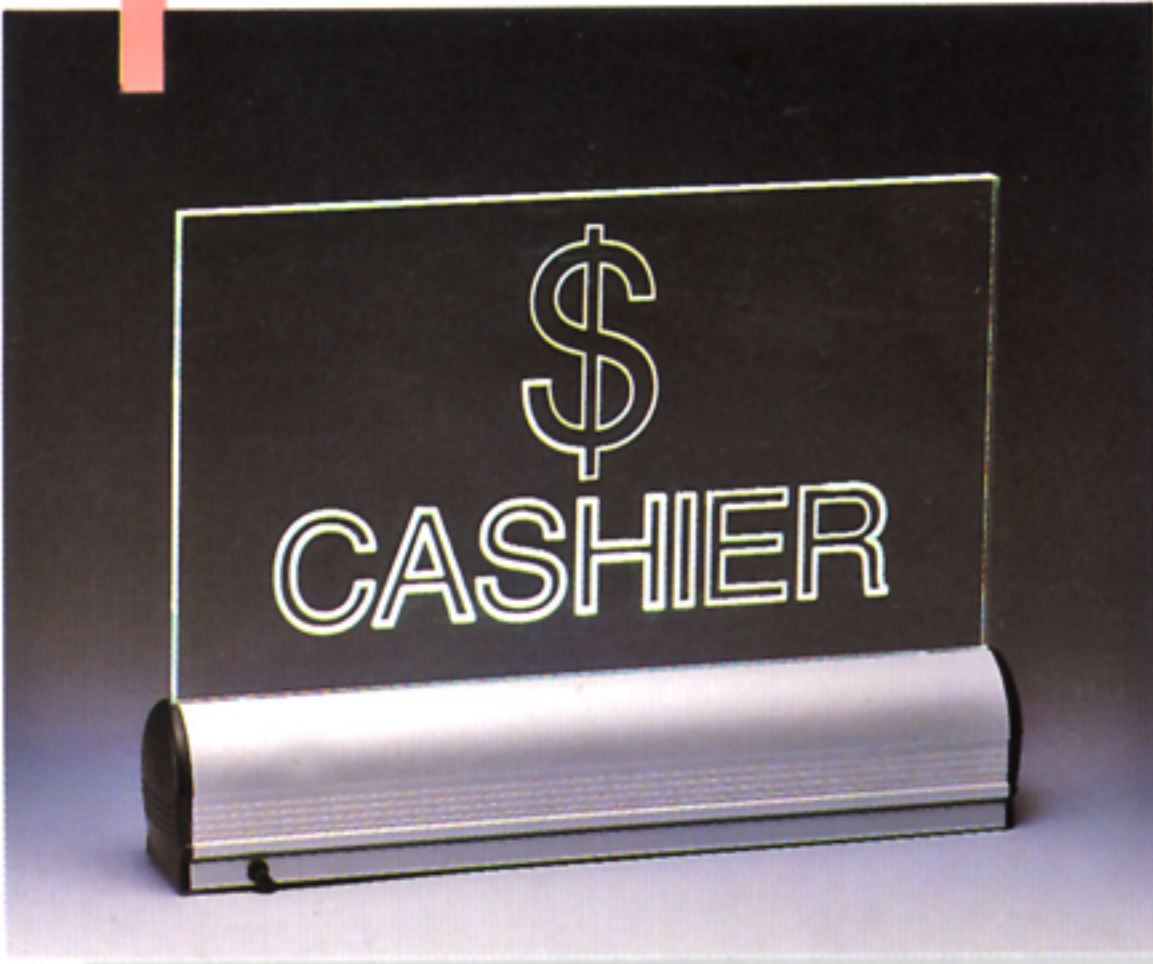

Desktop

Hanging

Wall-mounted

Ceil-mounted

EX100

Edge - mounted lightbox

Profile specs

Inside lighting instruc