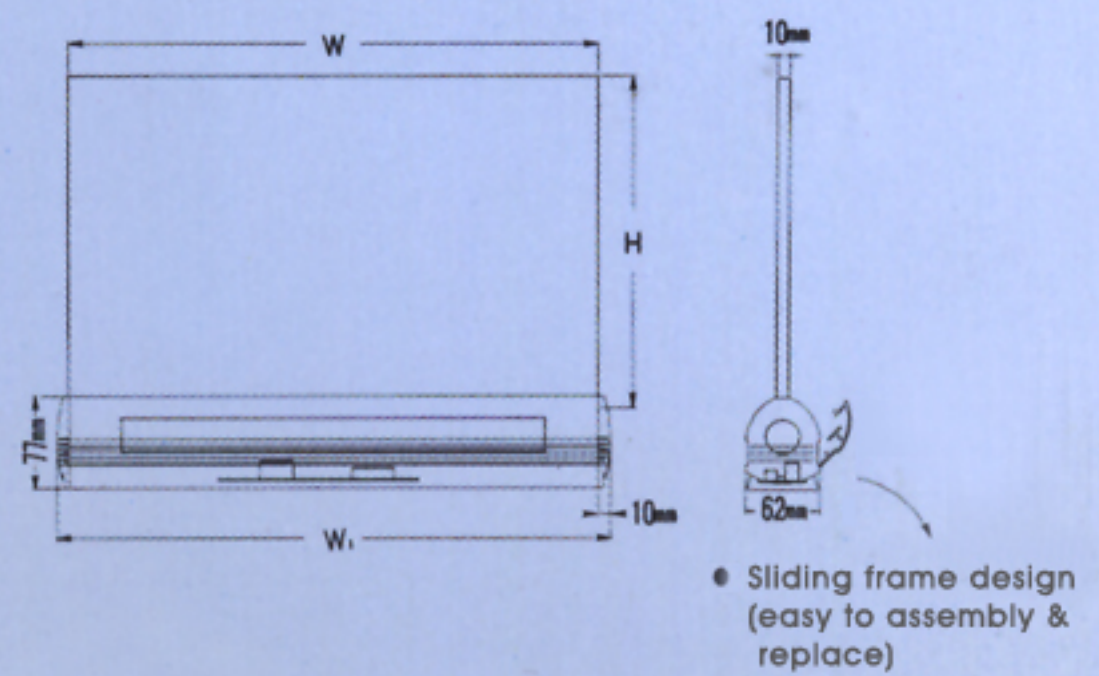

Desktop

Hanging

Wall-mounted

Ceil-mounted

EX100

Edge - mounted lightbox

Profile specs

Inside lighting instruc

Acrylic specs

- Profile: Aluminum (Anodising or Coating)
- Caps: Black (ABS plastic)
- Acrylic: 10mm
- Volt: 110V or 220V
- Others: Acrylic printing & engraving (extra charge)

Item NO.	Specification H × W × D	Volt/ lighting bulb	Item NO.	Specification H × W × D	Volt/ lighting bulb
SLS-04	16 × 20 × 6.3	FL-4 W	SLS-15	26 × 49 × 6.3	FL-15W
SLS-06	18 × 26 × 6.3	FL-6 W	SLS-20	28 × 64 × 6.3	FL-20W
SLS-08	21 × 34 × 6.3	FL-8 W	SLS-32	32 × 89 × 6.3	FL-32W
SLS-10	23 × 38 × 6.3	FL-10W	SLS-40	32 × 126 × 6.3	FL-40W