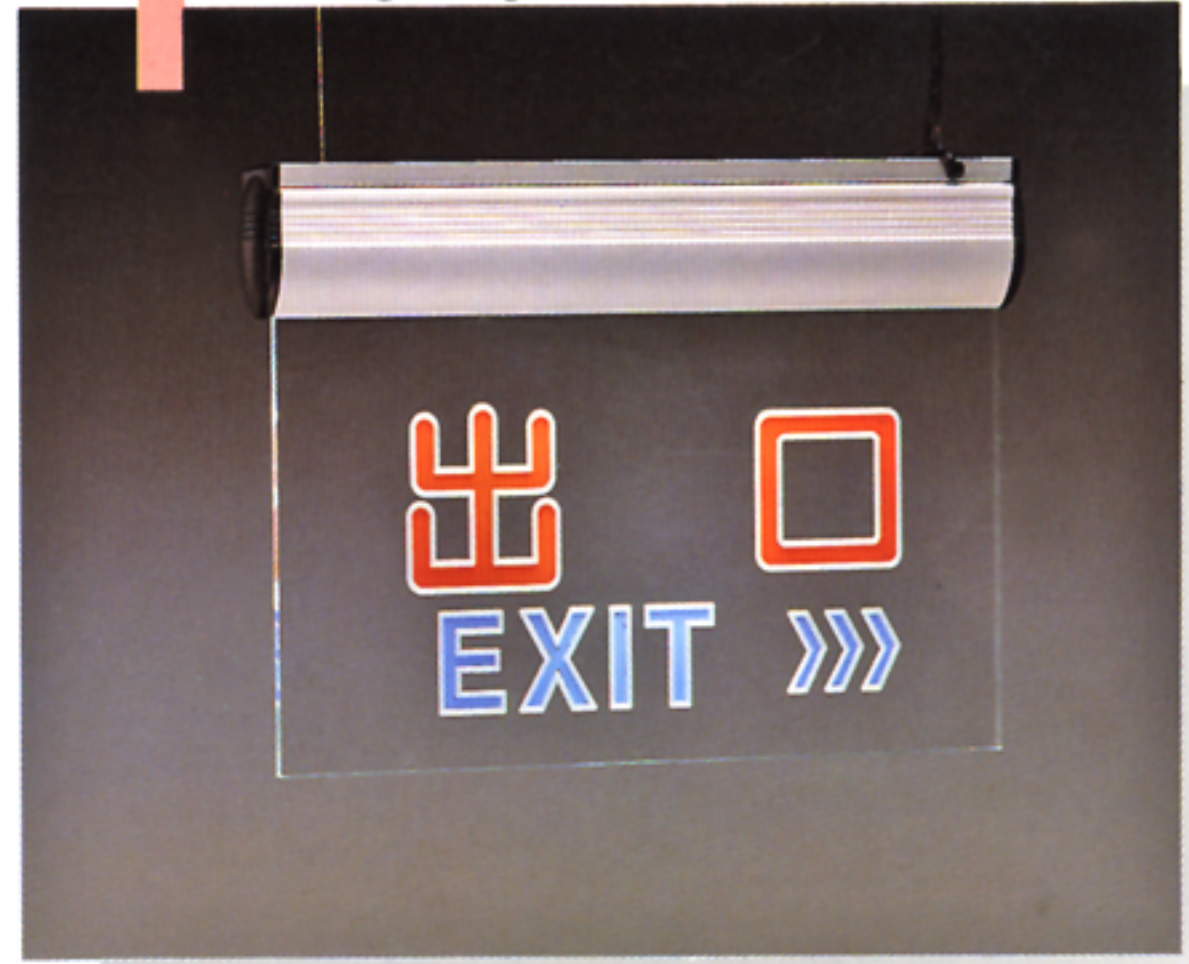

Desktop

Hanging

Wall-mounted

Ceil-mounted

EX100

Edge - mounted lightbox

Profile specs

Inside lighting instruc

Acrylic specs

- Profile: Aluminum (Anodising or Coating)
- Caps: Black (ABS plastic)
- Acrylic: 10mm
- Volt: 110V or 220V
- Others: Acrylic printing & engraving (extra charge)

Item NO.	Specification H × W × D	Volt/ lighting bulb	Item NO.	Specification H × W × D	Volt/ lighting bulb
SLS-04	16 × 20 × 6.3	FL-4 W	SLS-15	26 × 49 × 6.3	FL-15W
SLS-06	18 × 26 × 6.3	FL-6 W	SLS-20	28 × 64 × 6.3	FL-20W
SLS-08	21 × 34 × 6.3	FL-8 W	SLS-32	32 × 89 × 6.3	FL-32W
SLS-10	23 × 38 × 6.3	FL-10W	SLS-40	32 × 126 × 6.3	FL-40W