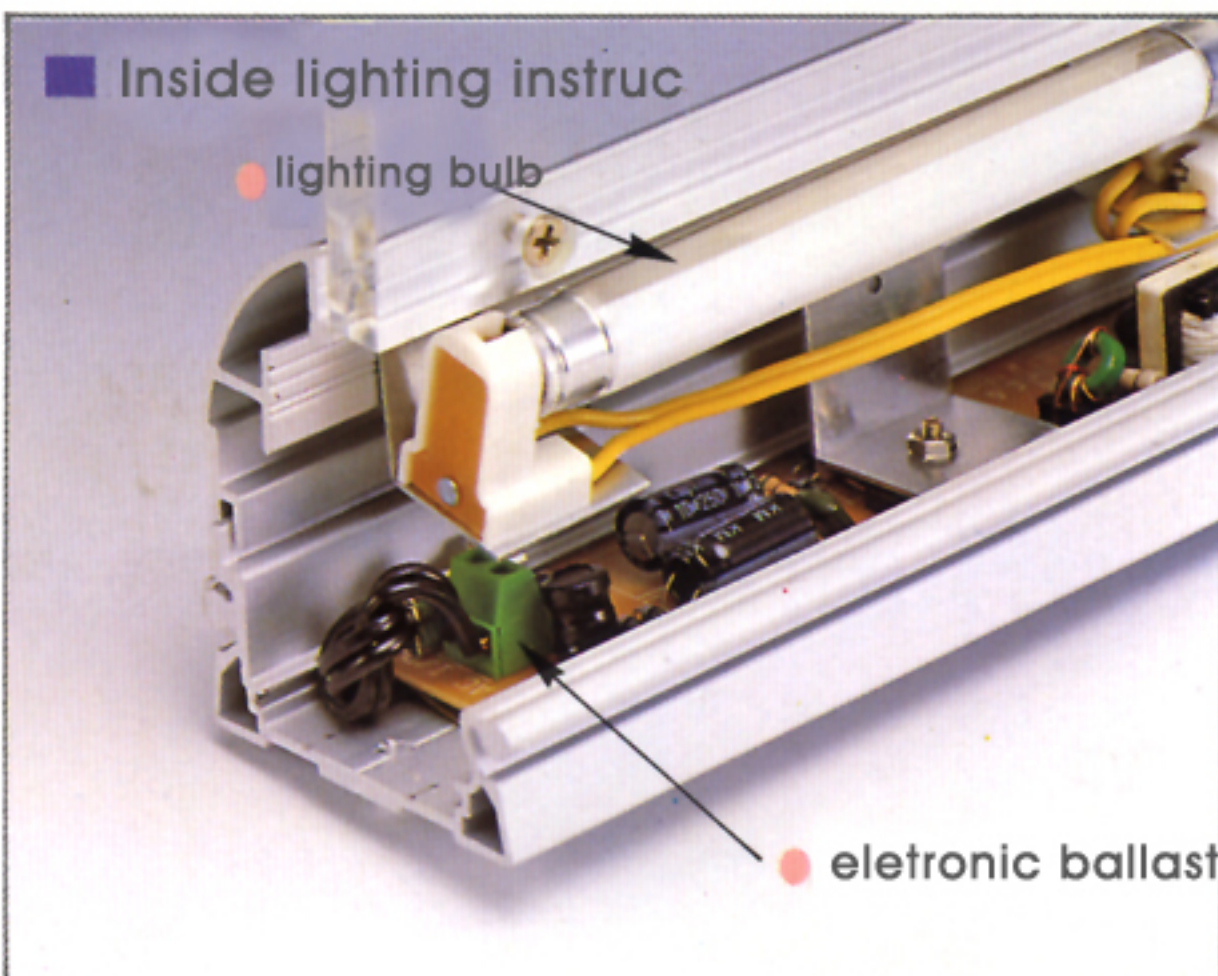

Desktop

Hanging

Wall-mounted

Ceil-mounted

EX100

Edge - mounted lightbox

Profile specs

Inside lighting instruc

Acrylic specs

- Profile: Aluminum (Anodising or Coating)
- Caps: Black (ABS plastic)
- Acrylic: 10mm
- Volt: 110V or 220V
- Others: Acrylic printing & engraving (extra charge)

Item NO.	Specification H × W × D	Volt/ lighting bulb	Item NO.	Specification H × W × D	Volt/ lighting bulb
SLS-04	16 × 20 × 6.3	FL-4 W	SLS-15	26 × 49 × 6.3	FL-15W
SLS-06	18 × 26 × 6.3	FL-6 W	SLS-20	28 × 64 × 6.3	FL-20W
SLS-08	21 × 34 × 6.3	FL-8 W	SLS-32	32 × 89 × 6.3	FL-32W
SLS-10	23 × 38 × 6.3	FL-10W	SLS-40	32 × 126 × 6.3	FL-40W