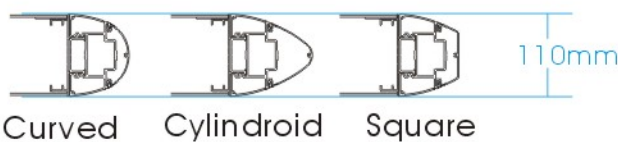

# Directory Sign Post

Installation : (panel)

Assembly : (sign post)

Profiles :

3 types :

Fitting well Post with gap

Features : Indoor or Outdoor  
 Single or Double sides  
 Material : Strong Aluminum design  
 Size : open on request