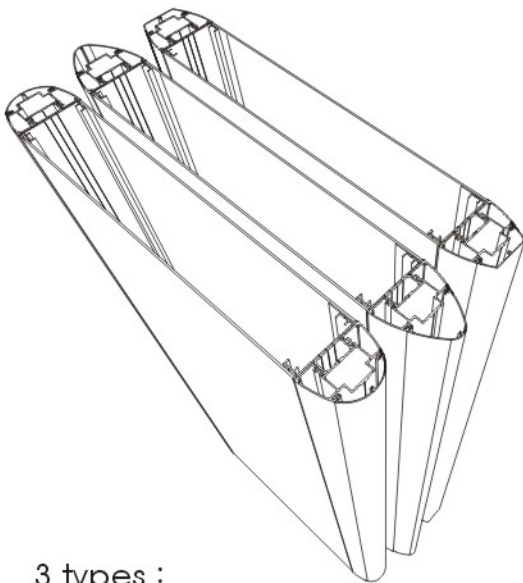

# Directory Sign Post

Installation : (panel)

Assembly : (sign post)

Profiles :

3 types :

Fitting well Post with gap

Features : Indoor or Outdoor  
 Single or Double sides  
 Material : Strong Aluminum design  
 Size : open on request