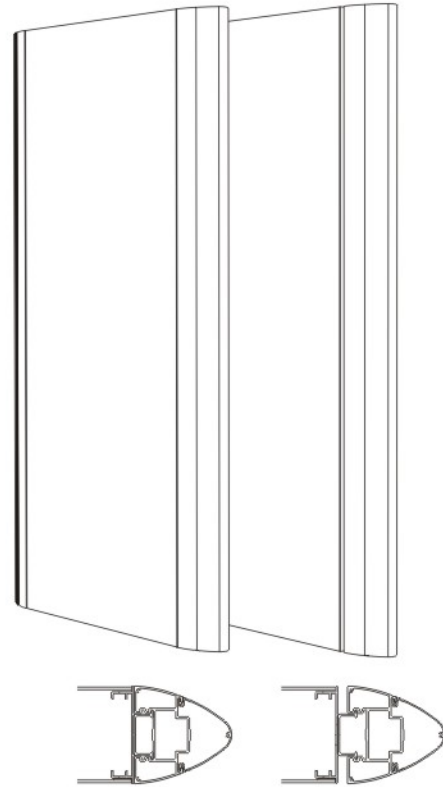

# Directory Sign Post

Installation : (panel)

Assembly : (sign post)

Profiles :

3 types :

Fitting well Post with gap

Features : Indoor or Outdoor  
 Single or Double sides  
 Material : Strong Aluminum design  
 Size : open on request