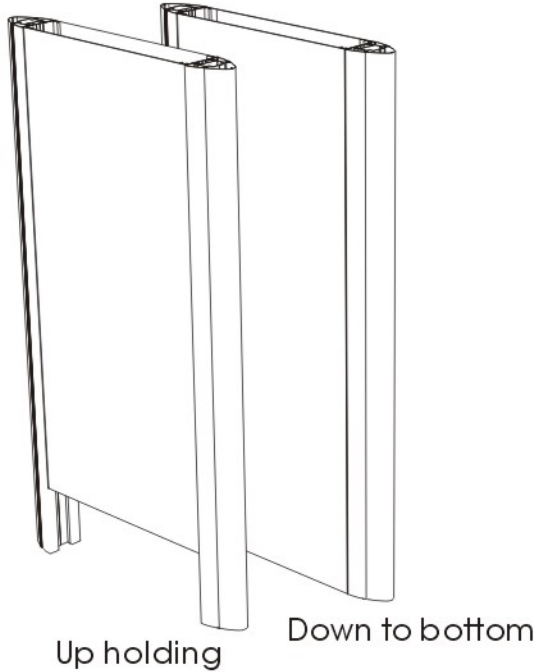

# Directory Sign Post

Installation : (panel)

Assembly : (sign post)

Profiles :

3 types :

Fitting well Post with gap

Features : Indoor or Outdoor  
 Single or Double sides  
 Material : Strong Aluminum design  
 Size : open on request